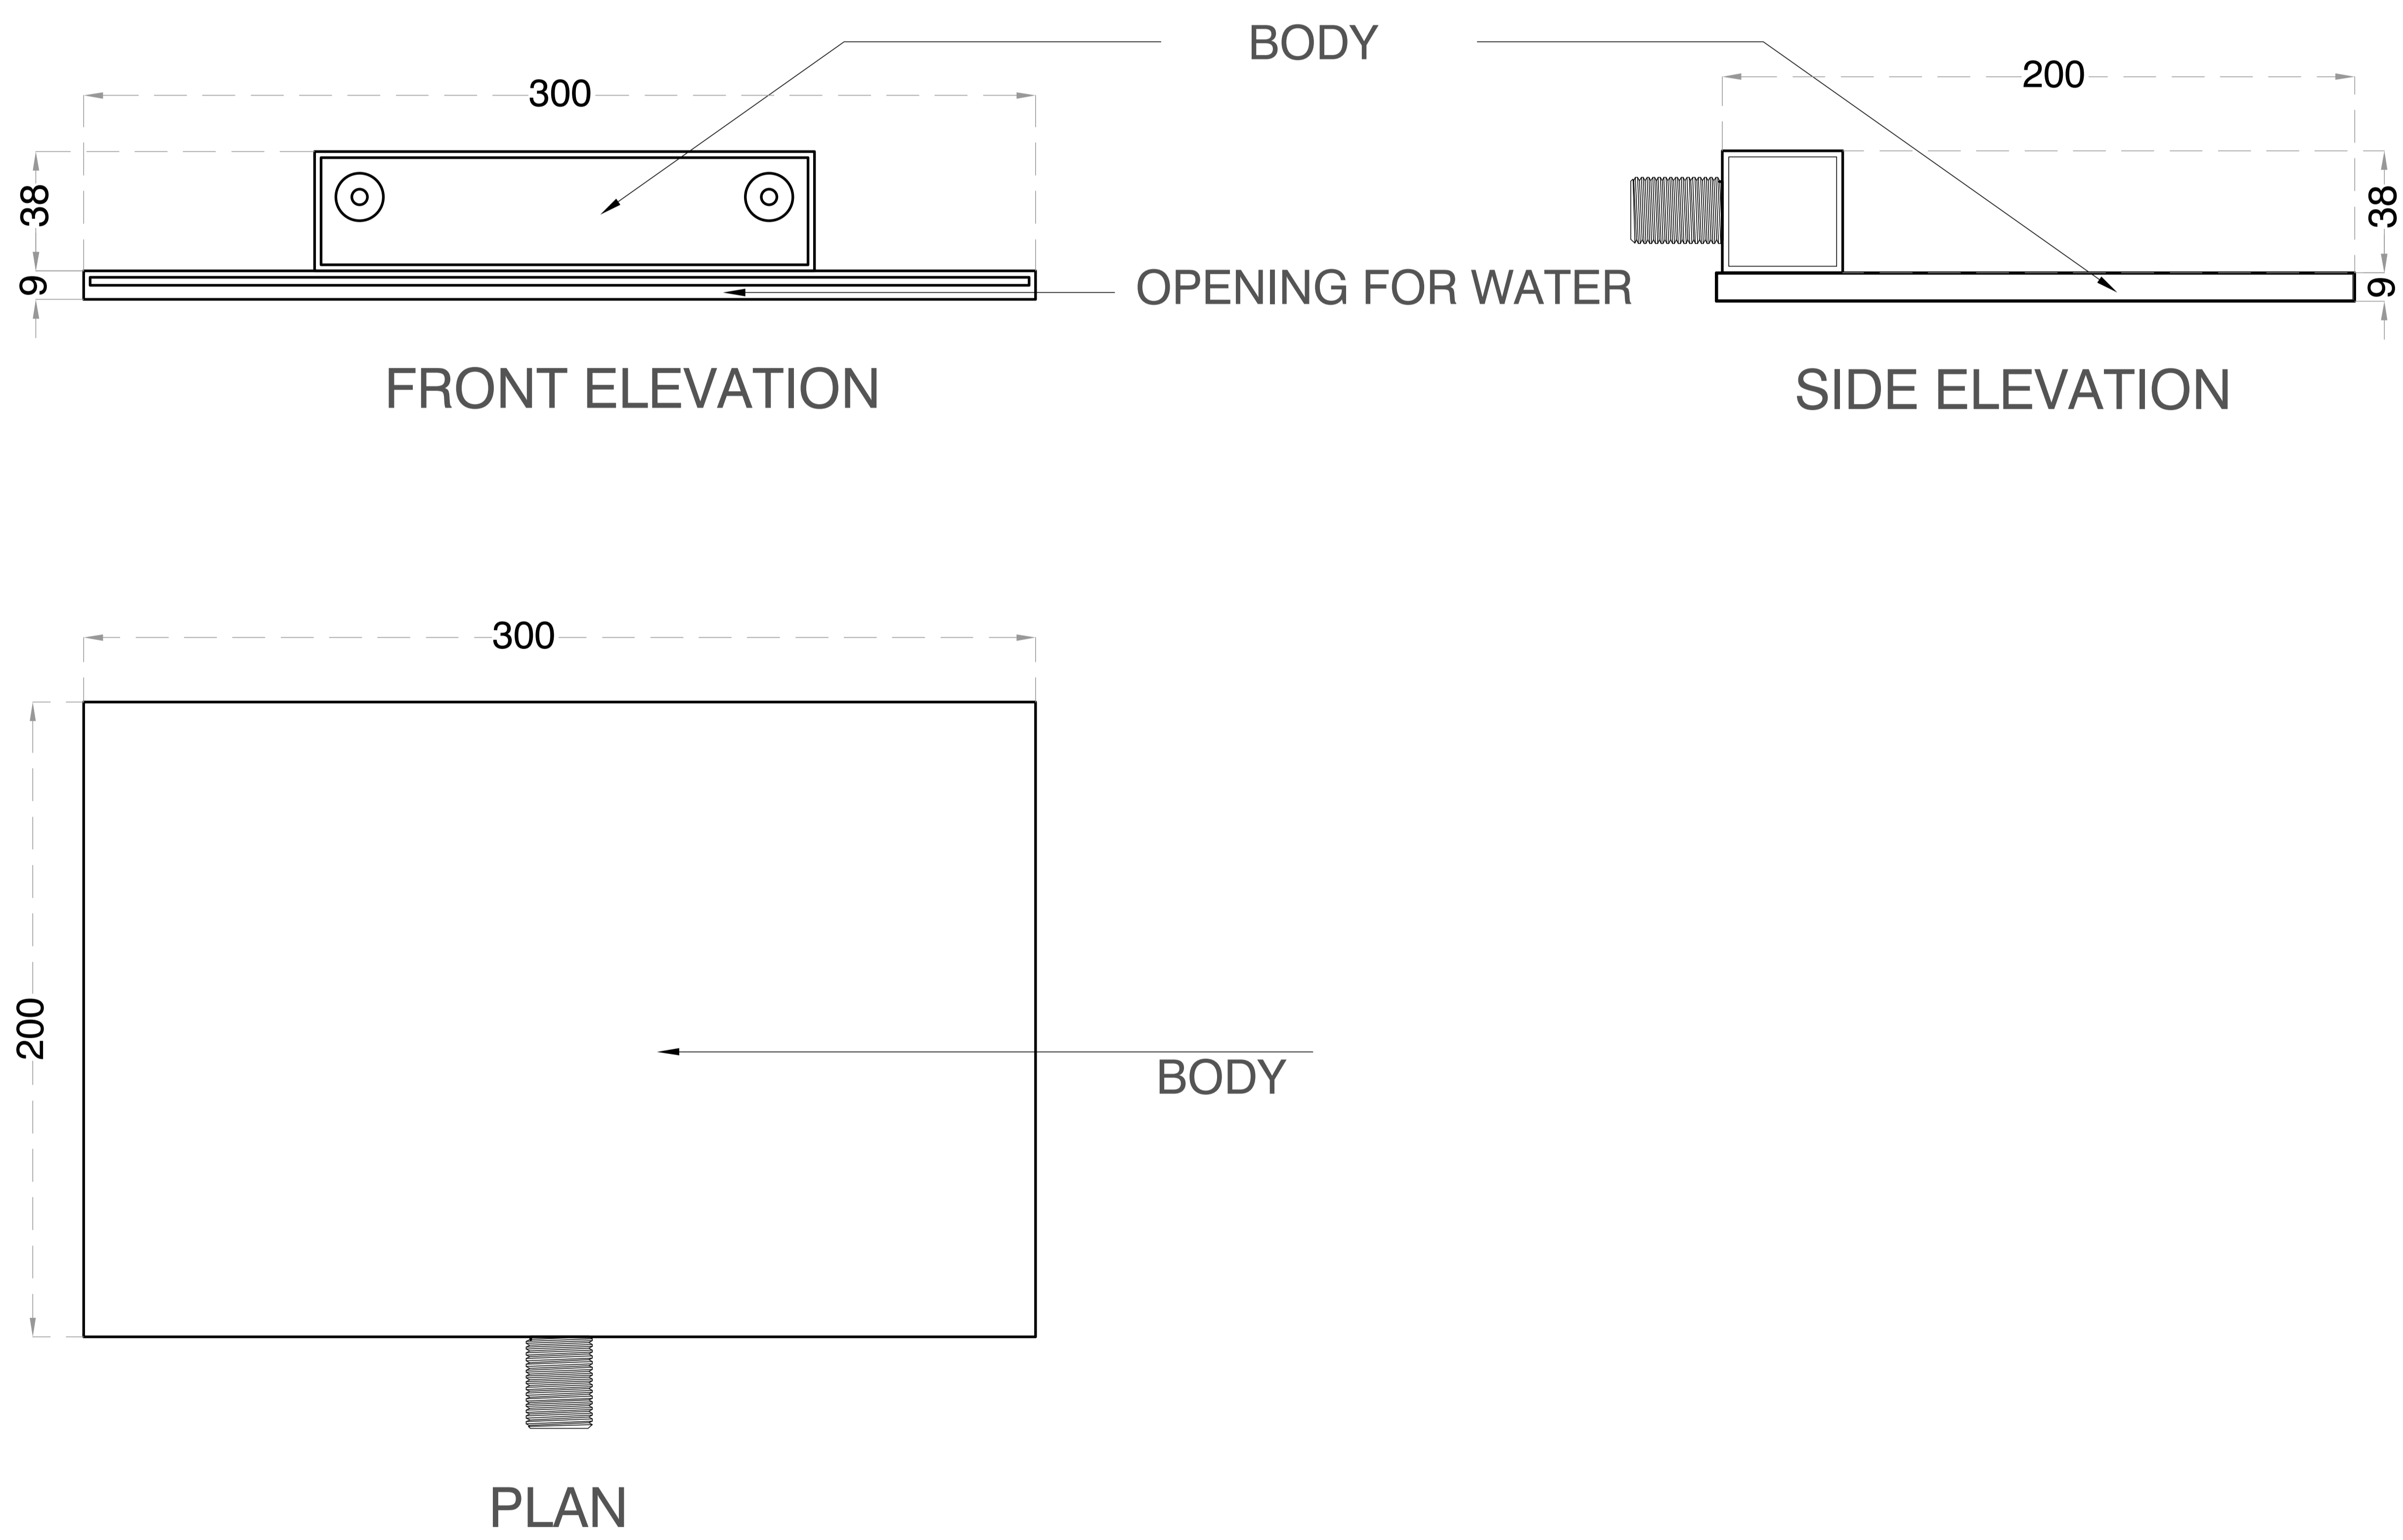

Brass Waterfall Shower

Product Code : 1492

Technical Drawing

All dimension are in **mm**